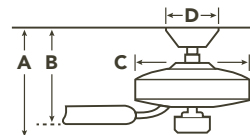

Distressed Antique Gray
FB310170
AVI

AVI
Anvil
Iron

Weathered White Walnut
FB310170
WZC

WZC
Weathered
Zinc

HANGING MEASUREMENTS

WITH 4.50" DOWNROD

| Fixture Drop (from ceiling) | Blade Drop (from ceiling) | Housing (width) | Ceiling Canopy (width) |
|-----------------------------|---------------------------|-----------------|------------------------|
| A: 16.50" | B: 9.75" | C: 11.75" | D: 6.75" |