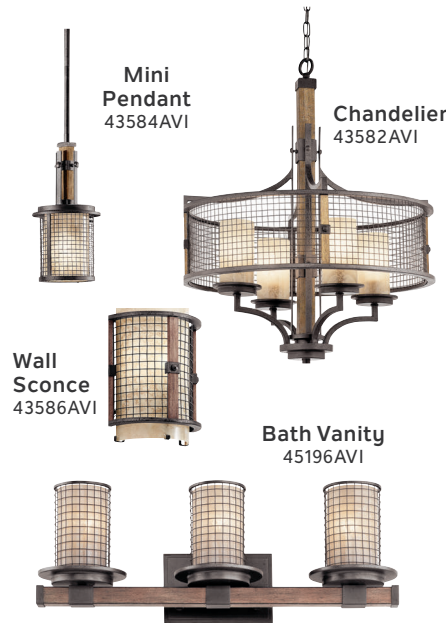

INCLUDED FEATURES

Blades (5) Included

- 12° Pitch
- 60" Sweep
- Non-reversible
- ABS

Downrods 4.50" Downrod with 1" (O.D.)

Downlight Replaceable. Integrated (1) 17W Dimmable, 1600 Lumens LED Platform, 3000K

Lead Wire 78"

cETL Listed Wet

Hanging Weight 34 lbs.

Body Material Steel

Warranty Limited Lifetime

MOTOR FEATURES

Motor Size/Type 188mm X 20mm, AC

Amps 0.6 on High

RPM 145 on High

Energy Star® No

INCLUDED CONTROLS

65K WALL CONTROL SYSTEM – FULL FUNCTION

- 3 Forward Speeds, Reverse & Motor Off
- Lights On/Off with Full-Range Dimming

OPTIONAL CONTROLS

65K COOLTOUCH™ TRANSMITTER – FULL FUNCTION
370006 (Shown)

COORDINATING LIGHTING

To see the complete Ahrendale™ LED Collection visit Kichler.com.

BLADE SPECS

Blade Finish & Part Number (Side 1) Fan Finish (Reversible)

Auburn Stained
FB310170
AUB

AUB
Auburn
Stained